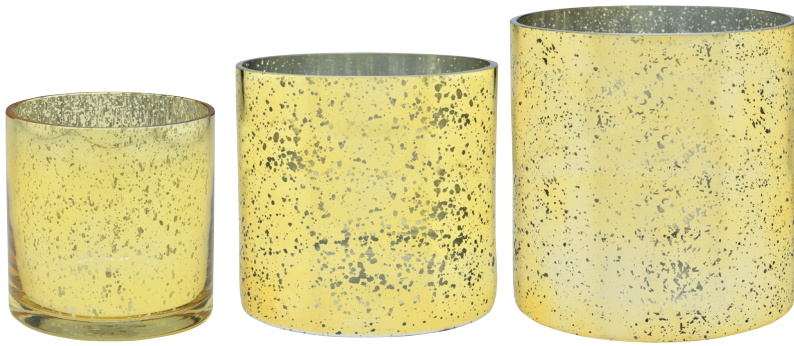

EVENT GLASS-GOLD MERCURY

GOLD MERCURY CYLINDERS
#26GM269 4X4" 12/CASE
#26GM272 5X5" 6/CASE
#26GM275 6X6" 6/CASE